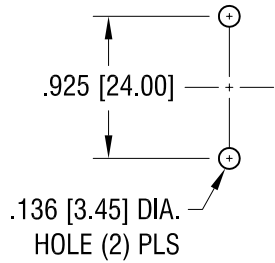

Battery Holder AAA x 3, with Wire Leads 6" (152.4mm) PC-2408

MOUNTING DETAIL

Specifications

Battery Size: AAA
 Number of Batteries: 3
 Termination: Wire Leads 6" (152.4mm)
 Holder: Polypropylene (Black)