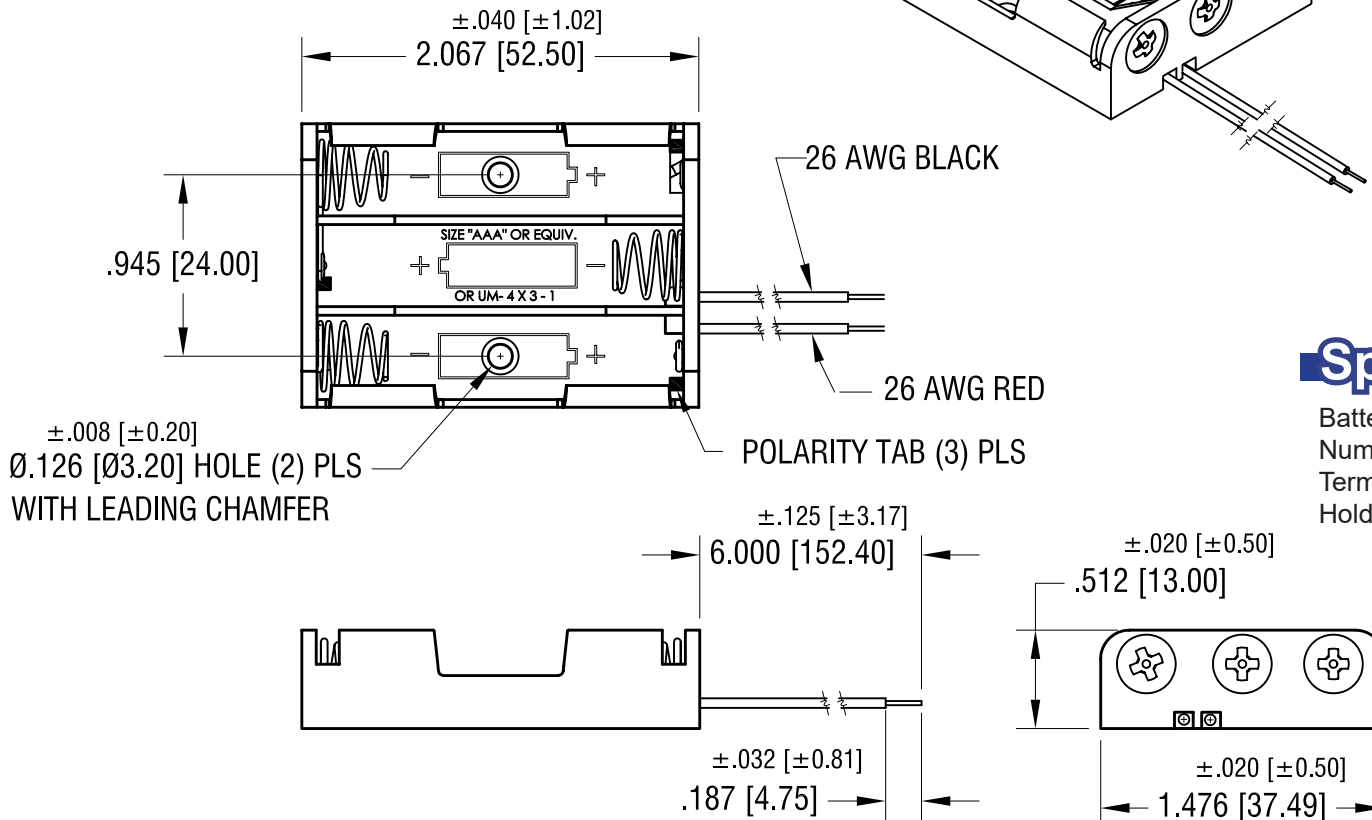

Battery Holder AAA x 3, with Wire Leads 6" (152.4mm) PC-2408

MOUNTING DETAIL

Specifications

Battery Size: AAA
 Number of Batteries: 3
 Termination: Wire Leads 6" (152.4mm)
 Holder: Polypropylene (Black)