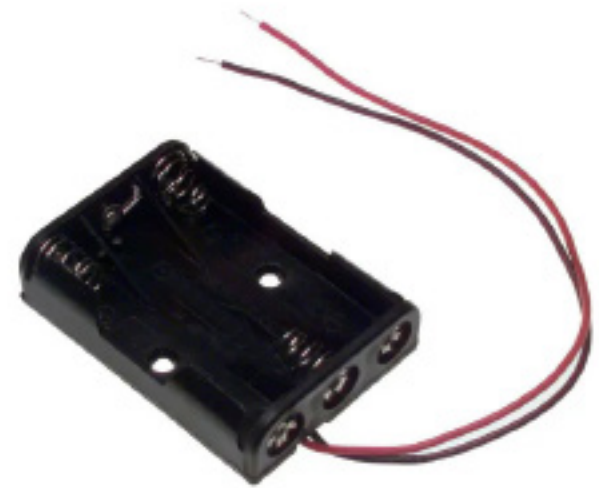

Battery Holder AAA x 3, with Wire Leads 6" (152.4mm) PC-2408

MOUNTING DETAIL

Specifications

Battery Size: AAA
 Number of Batteries: 3
 Termination: Wire Leads 6" (152.4mm)
 Holder: Polypropylene (Black)