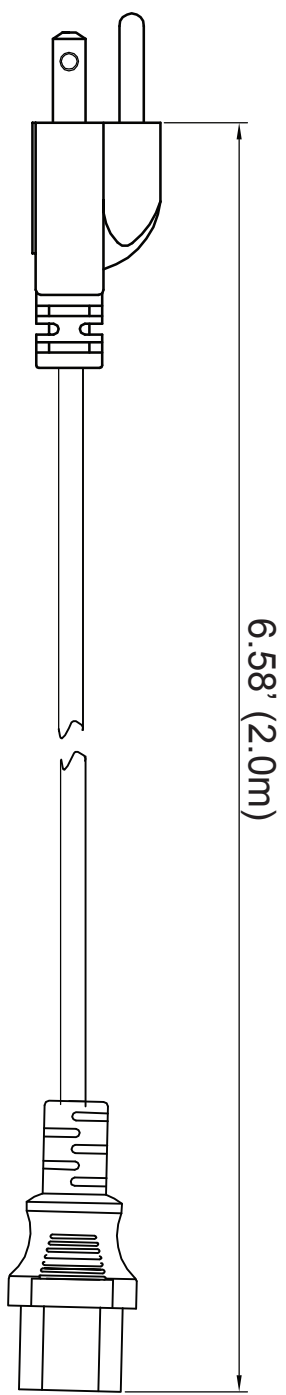

RoHS (2002/95/EC) COMPLIANT

NOTE:

- (1) Plug model: NEMA 5-15P 10A, 125V AC
- (2) Connector: IEC 60320 C13, 10A, 125V AC
- (3) Cable type: SJT 18/3, 105C
- (4) Conductor color: Brown, Blue, Green-yellow
- (5) Jacket color: Black
- (6) Approval: UL, CUL
- (7) Dimension: inch

ENGINEER BY:	SIGNATURE	CORDONIC POWER CORDS
MANAGER BY:		
CHECKED BY:		
DRAWN BY:		
UNIT: mm	SHEET: 1 OF 1	
PRODUCT NO:		35-12-0