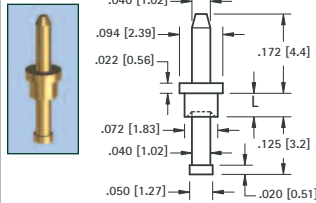

# MICRO PINS

**.025 (.64) PIN - SWAGE MOUNT**

GOLD CAT. NO.	TIN CAT. NO.	Mtg. Hole Dia.
1370-2	1371-2	.052 (1.32)

**.030 (.76) PIN - SWAGE MOUNT**

GOLD CAT. NO.	TIN CAT. NO.	L Length	Mtg. Hole Dia.
1374-1	1375-1	.051 (1.3)	.067 (1.70)
1374-2	1375-2	.082 (2.1)	
1374-3	1375-3	.113 (2.9)	

**.031 (.79) PIN - SOLDER MOUNT**

GOLD CAT. NO.	TIN CAT. NO.	Mtg. Hole Dia.
1352-1	1353-1	.043 (1.09)

**.032 (.81) PIN - SWAGE MOUNT**

GOLD CAT. NO.	TIN CAT. NO.	L Length	Mtg. Hole Dia.
1354-1	1355-1	.051 (1.3)	.052 (1.32)
1354-2	1355-2	.082 (2.1)	(1.32)

**.035 (.90) PIN - SWAGE MOUNT**

GOLD CAT. NO.	TIN CAT. NO.	Mtg. Hole Dia.
1380-1	1381-1	.062 (1.57)

**.040 (1.0) PIN - SWAGE MOUNT**

GOLD CAT. NO.	TIN CAT. NO.	L Length	Mtg. Hole Dia.
1356-1	1357-1	.051 (1.3)	.076 (1.93)
1356-2	1357-2	.082 (2.1)	
1356-3	1357-3	.113 (2.9)	

**.040 (1.0) PIN - SWAGE MOUNT**

GOLD CAT. NO.	TIN CAT. NO.	L Length	Mtg. Hole Dia.
1358-1	1359-1	.051 (1.3)	.043 (1.09)
1358-2	1359-2	.082 (2.1)	

**.040 (1.0) PIN - SWAGE MOUNT**

GOLD CAT. NO.	TIN CAT. NO.	L Length	Mtg. Hole Dia.
1405-1	1425-1	.051 (1.3)	.043 (1.09)
1405-2	1425-2	.082 (2.1)	
1405-3	1425-3	.113 (2.9)	