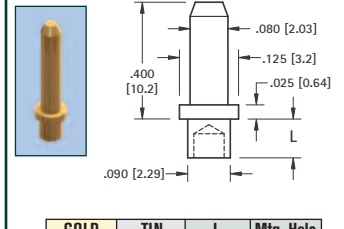

**.050 (1.3) PIN - SWAGE MOUNT**

GOLD CAT. NO.	TIN CAT. NO.	Mtg. Hole Dia.
1360-2	1361-2	.064 (1.63)

**.063 (1.6) PIN - SWAGE MOUNT**

GOLD CAT. NO.	TIN CAT. NO.	Mtg. Hole Dia.
1362-2	1363-2	.067 (1.70)

**.080 (2.0) PIN - SWAGE MOUNT**

GOLD CAT. NO.	TIN CAT. NO.	Mtg. Hole Dia.
1376-2	1377-2	.094 (2.38)

**.080 (2.0) PIN - SWAGE MOUNT**

GOLD CAT. NO.	TIN CAT. NO.	Mtg. Hole Dia.
1364-2	1365-2	.094 (2.38)

**.080 (2.0) PIN - SWAGE MOUNT**

GOLD CAT. NO.	TIN CAT. NO.	Mtg. Hole Dia.
1447-1	1455-1	.094 (2.38)

**.080 (2.0) PIN - SWAGE MOUNT**

GOLD CAT. NO.	TIN CAT. NO.	L Length	Mtg. Hole Dia.
1447-2	1455-2	.094 (2.4)	.094 (2.38)
1447-3	1455-3	.125 (3.2)	
1447-4	1455-4	.156 (4.0)	

**INSULATED SHORTING PLUG**

BLUE CAT. NO.	RED CAT. NO.	BLACK CAT. NO.	A Dim.	W Dim.
1460L	1460R	1460B	.200 (5.1)	.375 (9.5)
1461L	1461R	1461B	.250 (6.4)	.375 (9.5)
1462L	1462R	1462B	.400 (10.2)	.620 (15.7)
1463L	1463R	1463B	.500 (12.7)	.620 (15.7)