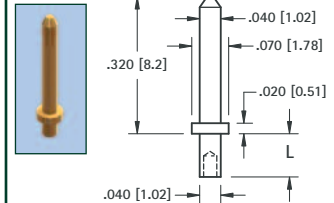

**.031 (.79) PIN - SOLDER MOUNT**

GOLD CAT. NO.	TIN CAT. NO.	Mtg. Hole Dia.
1352-1	1353-1	.043 (1.09)

**.032 (.81) PIN - SWAGE MOUNT**

GOLD CAT. NO.	TIN CAT. NO.	L Length	Mtg. Hole Dia.
1354-1	1355-1	.051 (1.3)	.052 (1.32)
1354-2	1355-2	.082 (2.1)	(1.32)

**.035 (.90) PIN - SWAGE MOUNT**

GOLD CAT. NO.	TIN CAT. NO.	Mtg. Hole Dia.
1380-1	1381-1	.062 (1.57)

**.040 (1.0) PIN - SWAGE MOUNT**

GOLD CAT. NO.	TIN CAT. NO.	L Length	Mtg. Hole Dia.
1356-1	1357-1	.051 (1.3)	.076 (1.93)
1356-2	1357-2	.082 (2.1)	
1356-3	1357-3	.113 (2.9)	

**.040 (1.0) PIN - SWAGE MOUNT**

GOLD CAT. NO.	TIN CAT. NO.	L Length	Mtg. Hole Dia.
1358-1	1359-1	.051 (1.3)	.043 (1.09)
1358-2	1359-2	.082 (2.1)	

**.040 (1.0) PIN - SWAGE MOUNT**

GOLD CAT. NO.	TIN CAT. NO.	L Length	Mtg. Hole Dia.
1405-1	1425-1	.051 (1.3)	.043 (1.09)
1405-2	1425-2	.082 (2.1)	
1405-3	1425-3	.113 (2.9)	

**.040 (1.0) PIN - SWAGE MOUNT**

GOLD CAT. NO.	TIN CAT. NO.	Mtg. Hole Dia.
1402-3	1422-3	.062 (1.57)

**.040 (1.0) KAY PIN - PRESS-FIT**

**MATERIAL:**  
Solid Nickel Silver  
**CAT. NO. 1218**  
Mtg. Hole .043 (1.09) Dia.