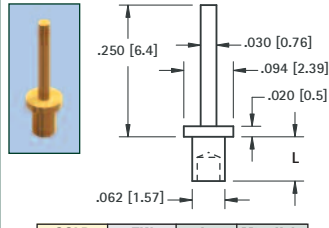

# MICRO PINS

**.025 (.64) PIN - SWAGE MOUNT**

GOLD CAT. NO.	TIN CAT. NO.	Mtg. Hole Dia.
1370-2	1371-2	.052 (1.32)

**.030 (.76) PIN - SWAGE MOUNT**

GOLD CAT. NO.	TIN CAT. NO.	L Length	Mtg. Hole Dia.
1374-1	1375-1	.051 (1.3)	.067 (1.70)
1374-2	1375-2	.082 (2.1)	
1374-3	1375-3	.113 (2.9)	

**.031 (.79) PIN - SOLDER MOUNT**

GOLD CAT. NO.	TIN CAT. NO.	Mtg. Hole Dia.
1352-1	1353-1	.043 (1.09)

**.032 (.81) PIN - SWAGE MOUNT**

GOLD CAT. NO.	TIN CAT. NO.	L Length	Mtg. Hole Dia.
1354-1	1355-1	.051 (1.3)	.052 (1.32)
1354-2	1355-2	.082 (2.1)	(1.32)

**.035 (.90) PIN - SWAGE MOUNT**

GOLD CAT. NO.	TIN CAT. NO.	Mtg. Hole Dia.
1380-1	1381-1	.062 (1.57)

**.040 (1.0) PIN - SWAGE MOUNT**

GOLD CAT. NO.	TIN CAT. NO.	L Length	Mtg. Hole Dia.
1356-1	1357-1	.051 (1.3)	.076 (1.93)
1356-2	1357-2	.082 (2.1)	
1356-3	1357-3	.113 (2.9)	

**.040 (1.0) PIN - SWAGE MOUNT**

GOLD CAT. NO.	TIN CAT. NO.	L Length	Mtg. Hole Dia.
1358-1	1359-1	.051 (1.3)	.043 (1.09)
1358-2	1359-2	.082 (2.1)	

**.040 (1.0) PIN - SWAGE MOUNT**

GOLD CAT. NO.	TIN CAT. NO.	L Length	Mtg. Hole Dia.
1405-1	1425-1	.051 (1.3)	.043 (1.09)
1405-2	1425-2	.082 (2.1)	
1405-3	1425-3	.113 (2.9)	