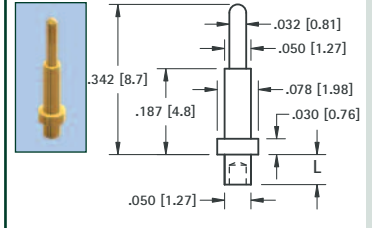

# MICRO PINS

**.025 (.64) PIN - SWAGE MOUNT**

GOLD CAT. NO.	TIN CAT. NO.	Mtg. Hole Dia.
1370-2	1371-2	.052 (1.32)

**.030 (.76) PIN - SWAGE MOUNT**

GOLD CAT. NO.	TIN CAT. NO.	L Length	Mtg. Hole Dia.
1374-1	1375-1	.051 (1.3)	.067 (1.70)
1374-2	1375-2	.082 (2.1)	
1374-3	1375-3	.113 (2.9)	

**.031 (.79) PIN - SOLDER MOUNT**

GOLD CAT. NO.	TIN CAT. NO.	Mtg. Hole Dia.
1352-1	1353-1	.043 (1.09)

**.032 (.81) PIN - SWAGE MOUNT**

GOLD CAT. NO.	TIN CAT. NO.	L Length	Mtg. Hole Dia.
1354-1	1355-1	.051 (1.3)	.052 (1.32)
1354-2	1355-2	.082 (2.1)	(1.32)

**.035 (.90) PIN - SWAGE MOUNT**

GOLD CAT. NO.	TIN CAT. NO.	Mtg. Hole Dia.
1380-1	1381-1	.062 (1.57)

**.040 (1.0) PIN - SWAGE MOUNT**

GOLD CAT. NO.	TIN CAT. NO.	L Length	Mtg. Hole Dia.
1356-1	1357-1	.051 (1.3)	.076 (1.93)
1356-2	1357-2	.082 (2.1)	
1356-3	1357-3	.113 (2.9)	

**.040 (1.0) PIN - SWAGE MOUNT**

GOLD CAT. NO.	TIN CAT. NO.	L Length	Mtg. Hole Dia.
1358-1	1359-1	.051 (1.3)	.043 (1.09)
1358-2	1359-2	.082 (2.1)	

**.040 (1.0) PIN - SWAGE MOUNT**

GOLD CAT. NO.	TIN CAT. NO.	L Length	Mtg. Hole Dia.
1405-1	1425-1	.051 (1.3)	.043 (1.09)
1405-2	1425-2	.082 (2.1)	
1405-3	1425-3	.113 (2.9)	