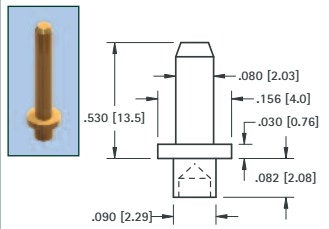

**.040 (1.0) PIN - SWAGE MOUNT**

GOLD CAT. NO.	TIN CAT. NO.	Mtg. Hole Dia.
1402-3	1422-3	.062 (1.57)

**.040 (1.0) KAY PIN - PRESS-FIT**

**MATERIAL:**  
Solid Nickel Silver  
**CAT. NO. 1218**  
Mtg. Hole .043 (1.09) Dia.

**.050 (1.3) PIN - SWAGE MOUNT**

GOLD CAT. NO.	TIN CAT. NO.	Mtg. Hole Dia.
1360-2	1361-2	.064 (1.63)

**.063 (1.6) PIN - SWAGE MOUNT**

GOLD CAT. NO.	TIN CAT. NO.	Mtg. Hole Dia.
1362-2	1363-2	.067 (1.70)

**.080 (2.0) PIN - SWAGE MOUNT**

GOLD CAT. NO.	TIN CAT. NO.	Mtg. Hole Dia.
1376-2	1377-2	.094 (2.38)

**.080 (2.0) PIN - SWAGE MOUNT**

GOLD CAT. NO.	TIN CAT. NO.	Mtg. Hole Dia.
1364-2	1365-2	.094 (2.38)

**.080 (2.0) PIN - SWAGE MOUNT**

GOLD CAT. NO.	TIN CAT. NO.	Mtg. Hole Dia.
1447-1	1455-1	.094 (2.38)

**.080 (2.0) PIN - SWAGE MOUNT**

GOLD CAT. NO.	TIN CAT. NO.	L Length	Mtg. Hole Dia.
1447-2	1455-2	.094 (2.4)	.094 (2.38)
1447-3	1455-3	.125 (3.2)	
1447-4	1455-4	.156 (4.0)	

**INSULATED SHORTING PLUG**

BLUE CAT. NO.	RED CAT. NO.	BLACK CAT. NO.	A Dim.	W Dim.
1460L	1460R	1460B	.200 (5.1)	.375 (9.5)
1461L	1461R	1461B	.250 (6.4)	.375 (9.5)
1462L	1462R	1462B	.400 (10.2)	.620 (15.7)
1463L	1463R	1463B	.500 (12.7)	.620 (15.7)