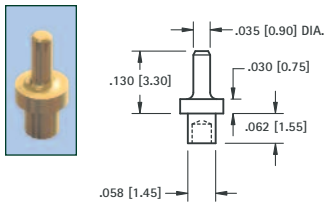

**.031 (.79) PIN - SOLDER MOUNT**

GOLD CAT. NO.	TIN CAT. NO.	Mtg. Hole Dia.
1352-1	1353-1	.043 (1.09)

**.032 (.81) PIN - SWAGE MOUNT**

GOLD CAT. NO.	TIN CAT. NO.	L Length	Mtg. Hole Dia.
1354-1	1355-1	.051 (1.3)	.052 (1.32)
1354-2	1355-2	.082 (2.1)	(1.32)

**.035 (.90) PIN - SWAGE MOUNT**

GOLD CAT. NO.	TIN CAT. NO.	Mtg. Hole Dia.
1380-1	1381-1	.062 (1.57)

**.040 (1.0) PIN - SWAGE MOUNT**

GOLD CAT. NO.	TIN CAT. NO.	L Length	Mtg. Hole Dia.
1356-1	1357-1	.051 (1.3)	.076 (1.93)
1356-2	1357-2	.082 (2.1)	
1356-3	1357-3	.113 (2.9)	

**.040 (1.0) PIN - SWAGE MOUNT**

GOLD CAT. NO.	TIN CAT. NO.	L Length	Mtg. Hole Dia.
1358-1	1359-1	.051 (1.3)	.043 (1.09)
1358-2	1359-2	.082 (2.1)	

**.040 (1.0) PIN - SWAGE MOUNT**

GOLD CAT. NO.	TIN CAT. NO.	L Length	Mtg. Hole Dia.
1405-1	1425-1	.051 (1.3)	.043 (1.09)
1405-2	1425-2	.082 (2.1)	
1405-3	1425-3	.113 (2.9)	

**.040 (1.0) PIN - SWAGE MOUNT**

GOLD CAT. NO.	TIN CAT. NO.	Mtg. Hole Dia.
1402-3	1422-3	.062 (1.57)

**.040 (1.0) KAY PIN - PRESS-FIT**

**MATERIAL:**  
Solid Nickel Silver  
**CAT. NO. 1218**  
Mtg. Hole .043 (1.09) Dia.