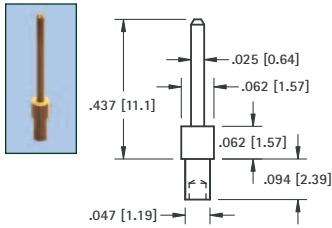

# MICRO PINS

**.025 (.64) PIN - SWAGE MOUNT**

GOLD CAT. NO.	TIN CAT. NO.	Mtg. Hole Dia.
1370-2	1371-2	.052 (1.32)

**.030 (.76) PIN - SWAGE MOUNT**

GOLD CAT. NO.	TIN CAT. NO.	L Length	Mtg. Hole Dia.
1374-1	1375-1	.051 (1.3)	.067 (1.70)
1374-2	1375-2	.082 (2.1)	
1374-3	1375-3	.113 (2.9)	

**.031 (.79) PIN - SOLDER MOUNT**

GOLD CAT. NO.	TIN CAT. NO.	Mtg. Hole Dia.
1352-1	1353-1	.043 (1.09)

**.032 (.81) PIN - SWAGE MOUNT**

GOLD CAT. NO.	TIN CAT. NO.	L Length	Mtg. Hole Dia.
1354-1	1355-1	.051 (1.3)	.052 (1.32)
1354-2	1355-2	.082 (2.1)	(1.32)

**.035 (.90) PIN - SWAGE MOUNT**

GOLD CAT. NO.	TIN CAT. NO.	Mtg. Hole Dia.
1380-1	1381-1	.062 (1.57)

**.040 (1.0) PIN - SWAGE MOUNT**

GOLD CAT. NO.	TIN CAT. NO.	L Length	Mtg. Hole Dia.
1356-1	1357-1	.051 (1.3)	.076 (1.93)
1356-2	1357-2	.082 (2.1)	
1356-3	1357-3	.113 (2.9)	

**.040 (1.0) PIN - SWAGE MOUNT**

GOLD CAT. NO.	TIN CAT. NO.	Mtg. Hole Dia.
1402-3	1422-3	.062 (1.57)

**.040 (1.0) KAY PIN - PRESS-FIT**

**MATERIAL:**  
Solid Nickel Silver  
**CAT. NO. 1218**  
Mtg. Hole .043 (1.09) Dia.