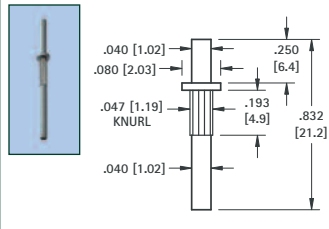

**.035 (.90) PIN - SWAGE MOUNT**

GOLD CAT. NO.	TIN CAT. NO.	Mtg. Hole Dia.
1380-1	1381-1	.062 (1.57)

**.040 (1.0) PIN - SWAGE MOUNT**

GOLD CAT. NO.	TIN CAT. NO.	L Length	Mtg. Hole Dia.
1356-1	1357-1	.051 (1.3)	.076 (1.93)
1356-2	1357-2	.082 (2.1)	
1356-3	1357-3	.113 (2.9)	

**.040 (1.0) PIN - SWAGE MOUNT**

GOLD CAT. NO.	TIN CAT. NO.	L Length	Mtg. Hole Dia.
1358-1	1359-1	.051 (1.3)	.043 (1.09)
1358-2	1359-2	.082 (2.1)	

**.040 (1.0) PIN - SWAGE MOUNT**

GOLD CAT. NO.	TIN CAT. NO.	L Length	Mtg. Hole Dia.
1405-1	1425-1	.051 (1.3)	.043 (1.09)
1405-2	1425-2	.082 (2.1)	
1405-3	1425-3	.113 (2.9)	

**.040 (1.0) PIN - SWAGE MOUNT**

GOLD CAT. NO.	TIN CAT. NO.	Mtg. Hole Dia.
1402-3	1422-3	.062 (1.57)

**.040 (1.0) KAY PIN - PRESS-FIT**

**MATERIAL:**  
Solid Nickel Silver  
**CAT. NO. 1218**  
Mtg. Hole .043 (1.09) Dia.

**.050 (1.3) PIN - SWAGE MOUNT**

GOLD CAT. NO.	TIN CAT. NO.	Mtg. Hole Dia.
1360-2	1361-2	.064 (1.63)

**.063 (1.6) PIN - SWAGE MOUNT**

GOLD CAT. NO.	TIN CAT. NO.	Mtg. Hole Dia.
1362-2	1363-2	.067 (1.70)

**.080 (2.0) PIN - SWAGE MOUNT**