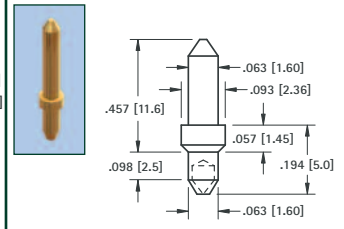

**.040 (1.0) PIN - SWAGE MOUNT**

GOLD CAT. NO.	TIN CAT. NO.	L Length	Mtg. Hole Dia.
1358-1	1359-1	.051 (1.3)	.043 (1.09)
1358-2	1359-2	.082 (2.1)	

**.040 (1.0) PIN - SWAGE MOUNT**

GOLD CAT. NO.	TIN CAT. NO.	L Length	Mtg. Hole Dia.
1405-1	1425-1	.051 (1.3)	.043 (1.09)
1405-2	1425-2	.082 (2.1)	
1405-3	1425-3	.113 (2.9)	

**.040 (1.0) PIN - SWAGE MOUNT**

GOLD CAT. NO.	TIN CAT. NO.	Mtg. Hole Dia.
1402-3	1422-3	.062 (1.57)

**.040 (1.0) KAY PIN - PRESS-FIT**

**MATERIAL:**  
Solid Nickel Silver  
**CAT. NO. 1218**  
Mtg. Hole .043 (1.09) Dia.

**.050 (1.3) PIN - SWAGE MOUNT**

GOLD CAT. NO.	TIN CAT. NO.	Mtg. Hole Dia.
1360-2	1361-2	.064 (1.63)

**.063 (1.6) PIN - SWAGE MOUNT**

GOLD CAT. NO.	TIN CAT. NO.	Mtg. Hole Dia.
1362-2	1363-2	.067 (1.70)

**.080 (2.0) PIN - SWAGE MOUNT**

GOLD CAT. NO.	TIN CAT. NO.	Mtg. Hole Dia.
1376-2	1377-2	.094 (2.38)

**.080 (2.0) PIN - SWAGE MOUNT**

GOLD CAT. NO.	TIN CAT. NO.	Mtg. Hole Dia.
1364-2	1365-2	.094 (2.38)

**.080 (2.0) PIN - SWAGE MOUNT**

GOLD CAT. NO.	TIN CAT. NO.	Mtg. Hole Dia.
1447-1	1455-1	.094 (2.38)